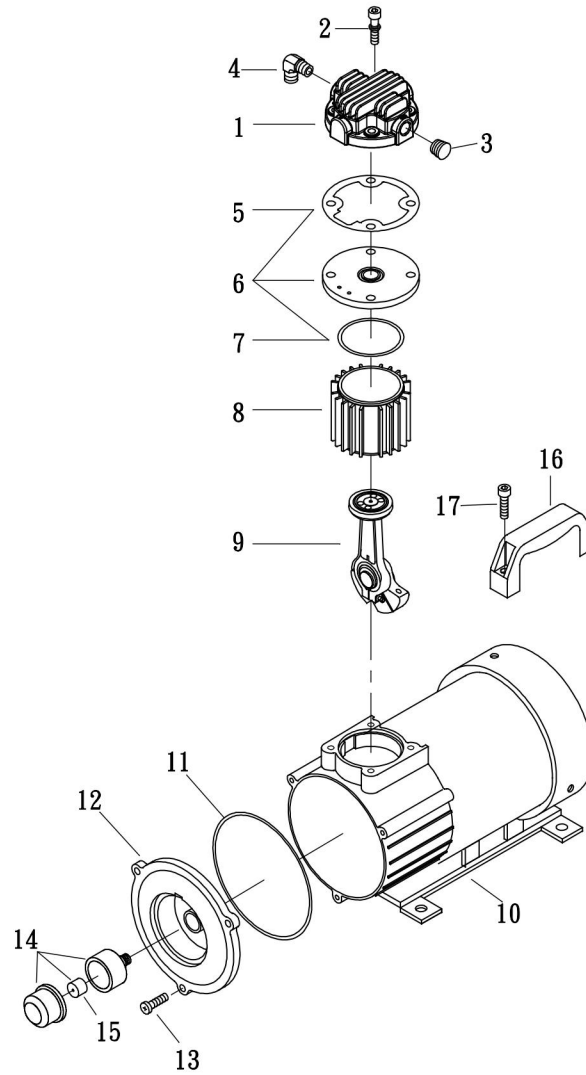

### SPARE PARTS LIST

NO : MP-1810

REF. NO.	DESCRIPTION	PART NO.	QTY.	REF. NO.	DESCRIPTION	PART NO.	QTY.
1	Cylinder head	3101107	1	10	Motor set	3B8-DN0712VH	1
2	Allen bolt	3B01-M06*080V	4	11	Filter packing	2G07-009	1
3	Plug	2B14-ST02E	1	12	Filter support	2143016A	1
4	Exhaust elbow	2N06-02T03HL	1	13	Bolt	2B02-FM5*015	3
5	Cylinder head gasket	2G01-023H	1	14	Air filter	2140035	1
6	Exhaust valve seat set	3B11-A9000A	1	15	Filter element	2142020	1
7	Valve seat gasket	2G03-017	1	16	Tank handle	3432028	1
8	Cylinder	3201065	1	17	Hexagon socket set bolt	2B01-M08*016	2
9	Rod set	3B34-A5000	1				